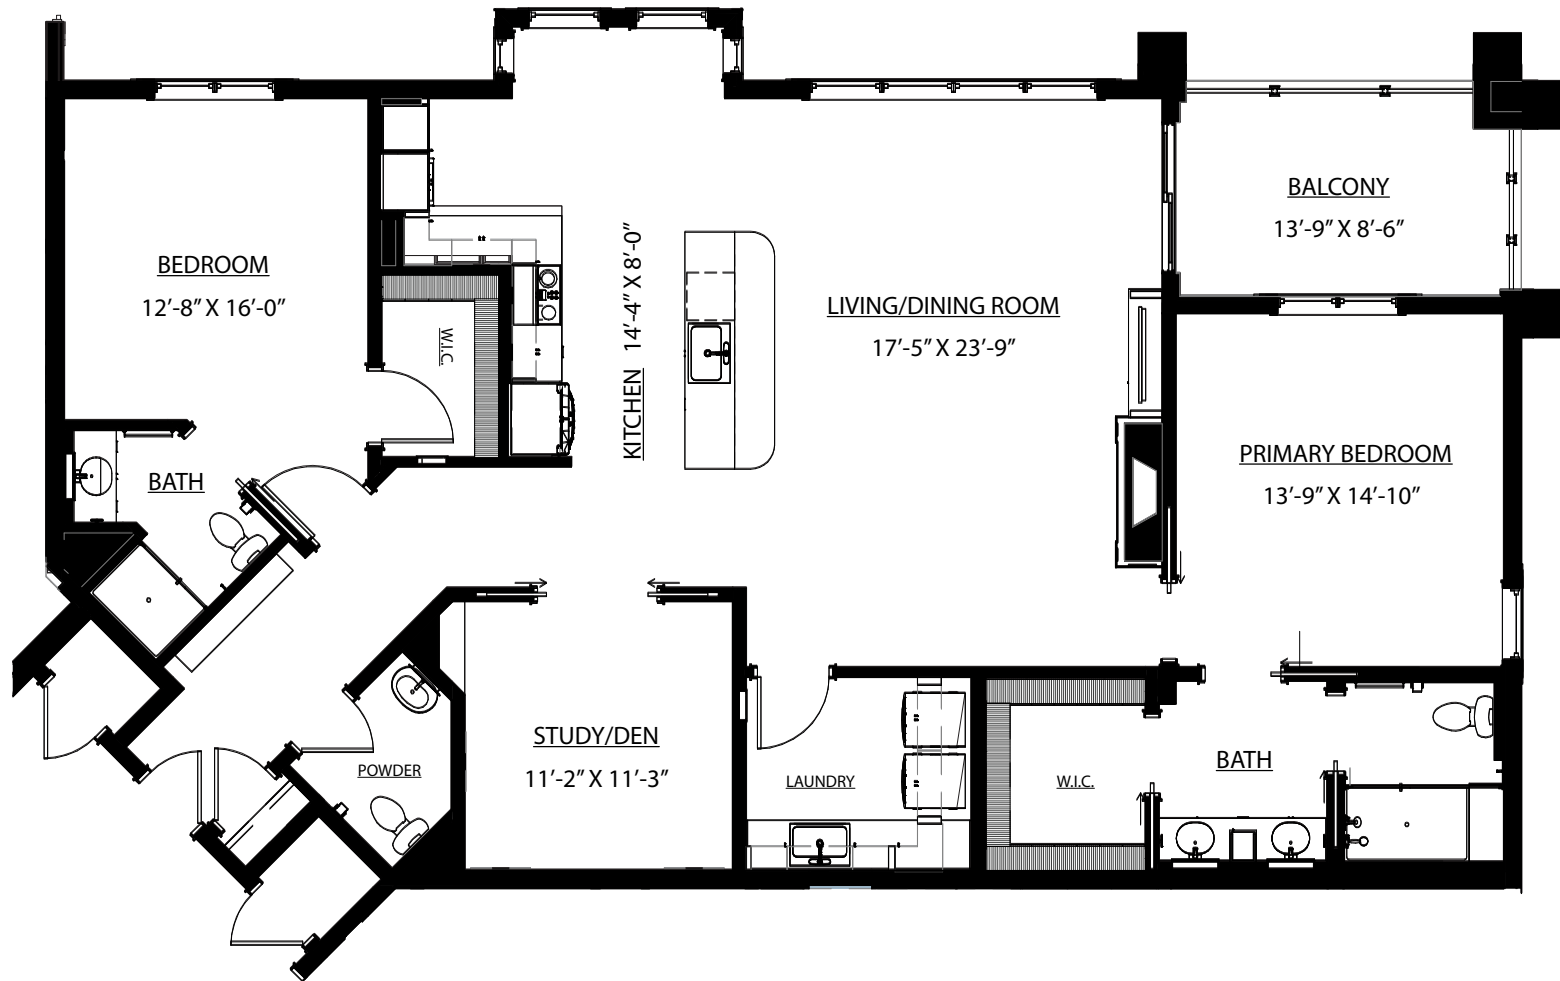

# Chestnut — The Grove

1,800 SF | 2 Bedrooms | 2 1/2 Bathrooms | Den | Laundry

3205 Skippack Pike | Lansdale, PA 19446 | meadowood.net

Final configurations and dimensions may vary slightly from this plan. Room dimensions are approximate.